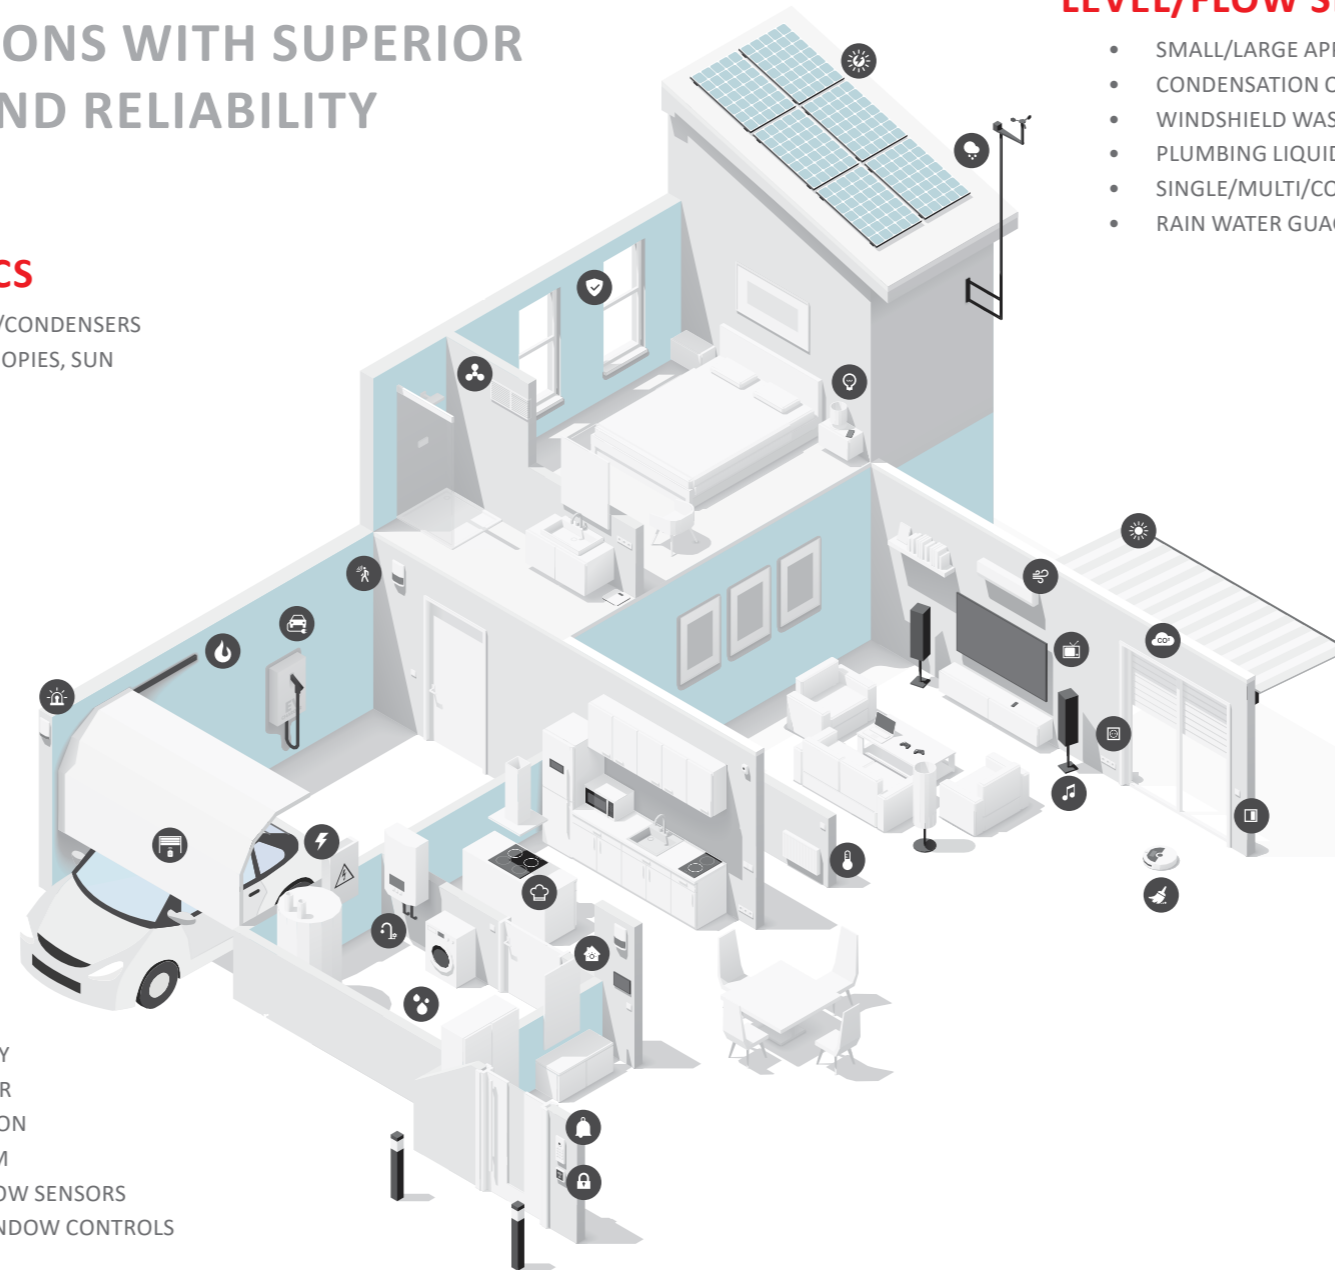

LEVEL/FLOW SENSORS

- SMALL/LARGE APPLIANCE WATER TANK
- CONDENSATION OVERFLOW
- WINDSHIELD WASHER FLUID
- PLUMBING LIQUID/GAS FLOW
- SINGLE/MULTI/CONTINUOUS
- RAIN WATER GUAGE/COLLECTOR
- FUEL
- COOLANT
- BRAKE FLUID
- OIL LEVEL
- POWER STEERING
- GEARBOX OIL

POSITION/SPEED/ANGLE SENSORS

- AUTOMATIC POOL COVERS
- ELECTRIC SHADE POSITION
- DISHWASHER SPRAY ARM
- BRAKE SYSTEM
- LID/DRAWER POSITION
- DOORS/HOOD/ROOF/WINDOWS
- CRUISE CONTROL
- CLIMATE CONTROLS
- LIGHTING- DASH/GLOVEBOX
- LIGHTING- DOORS/SUNVISOR
- IMPELLER/Baffle SPEED
- WIND SPEED
- CHARGE/FUEL PORT DOOR DETECTION
- IGNITION IMMOBILIZER
- MIRROR CONTROLS
- MUSIC/VIDEO SYSTEMS
- NAVIGATION SYSTEM
- SEAT BUCKLE/OCCUPANCY
- STEERING
- TIRE PRESSURE
- CAMERA POSITION TRACKING
- SOLAR PANEL TILT LIMIT
- EXERCISE EQUIPMENT SPEED
- ROTATIONAL SPEED OF MIXER
- OVERSPEED CONDITIONS
- UNDERSPEED CONDITIONS
- TRUE ZERO-SPEED DETECTION

KEY COMPONENTS

GEAR TOOTH SENSOR

Gear sensor coupled with parking sensor to detect unwanted wheel rolling and engagement of safety brake.

ANGLE POSITION SENSOR

Angle position sensor to detect rotation of linkages and brackets.